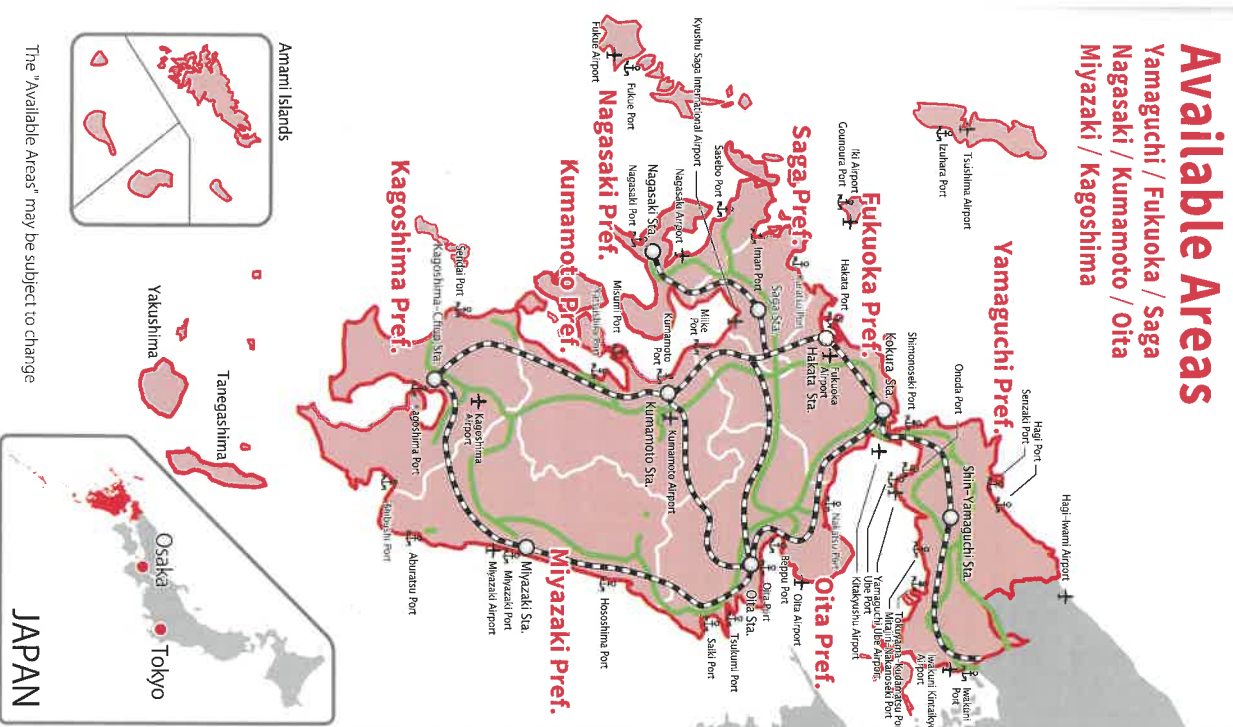

# Available Areas

Yamaguchi / Fukuoka / Saga  
Nagasaki / Kumamoto / Oita  
Miyazaki / Kagoshima

The "Available Areas" may be subject to change

Yamaguchi Pref. <http://www.visit-jy.com/en/>

Fukuoka Pref. <http://www.crossroadfukuoka.jp/en/>

Saga Pref. <http://www.saga-tripgenius.com/>

Nagasaki Pref. <http://visit-nagasaki.com/>

Kumamoto Pref. <https://kumamoto.guide/en/>

Oita Pref. <https://www.visit-oita.jp/>

Miyazaki Pref. <http://www.kanko-miyazaki.jp/>